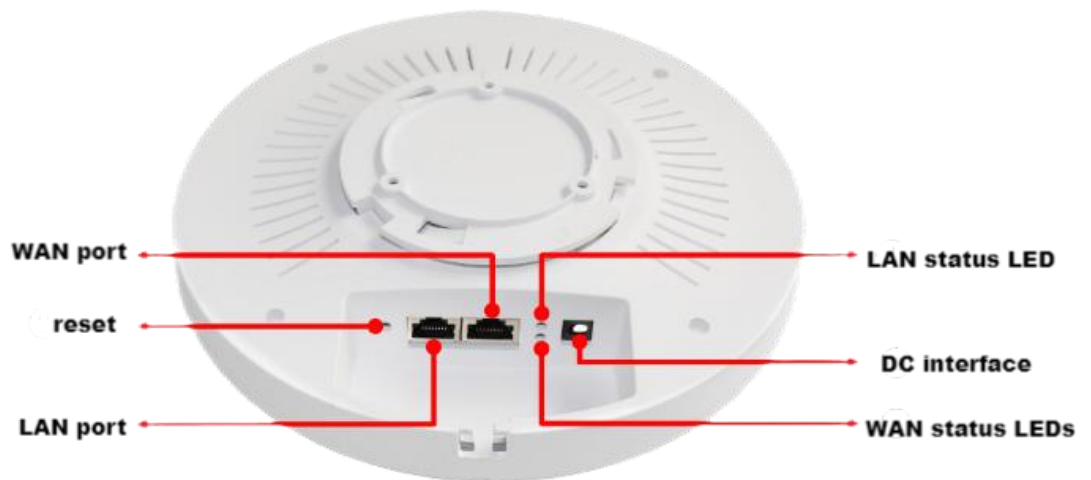

Installation Dimensions

Unit:mm